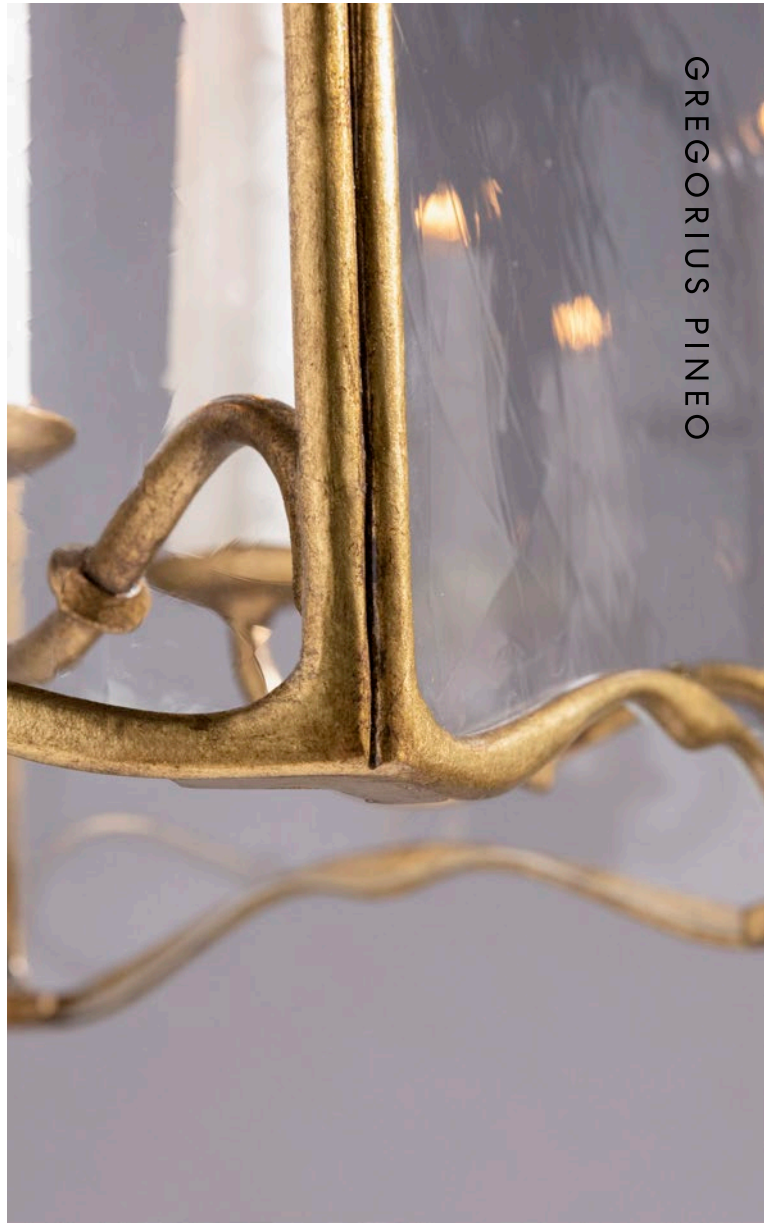

GREGORIUS PINEO

MALMAISON LANTERN

GREGORIUS PINEO

STYLE N° 8431.SM

# MALMAISON LANTERN SMALL

20 DIAMETER X 34 H/N 5 DIAMETER CANOPY/N OVERALL DROP: 74

**GILDED IRON FINISHES** WORN AGED GOLD