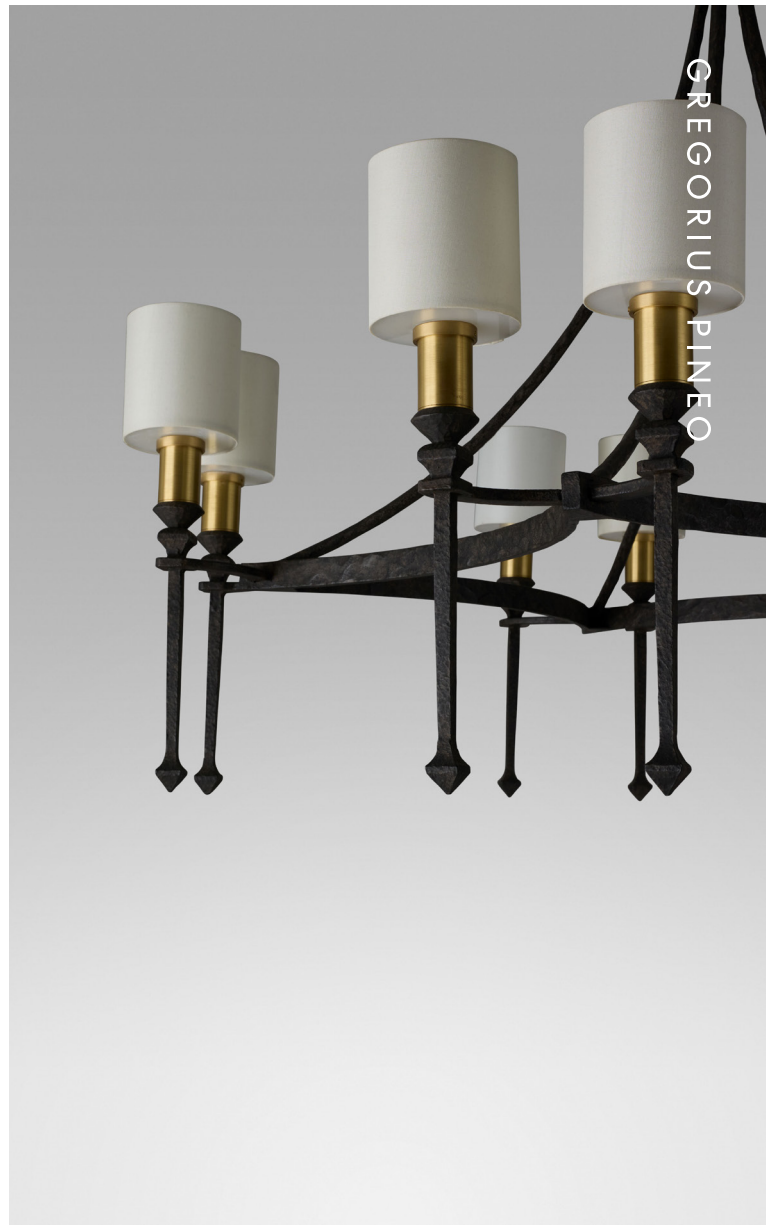

GREGORIUS PINEO

LUGANO CHANDELIER

GREGORIUS PINEO

STYLE N° 8429

LUGANO CHANDELIER

42.5 DIAMETER X 38 H

6 DIAMETER - ROUND CANOPY

IRON FINISHES DESERT BLACK

ARCHITECTURAL BRONZE FINISHES BRUSHED

SHADES 4 DIAMETER TOP X 4 DIAMETER BASE X 4.5 H