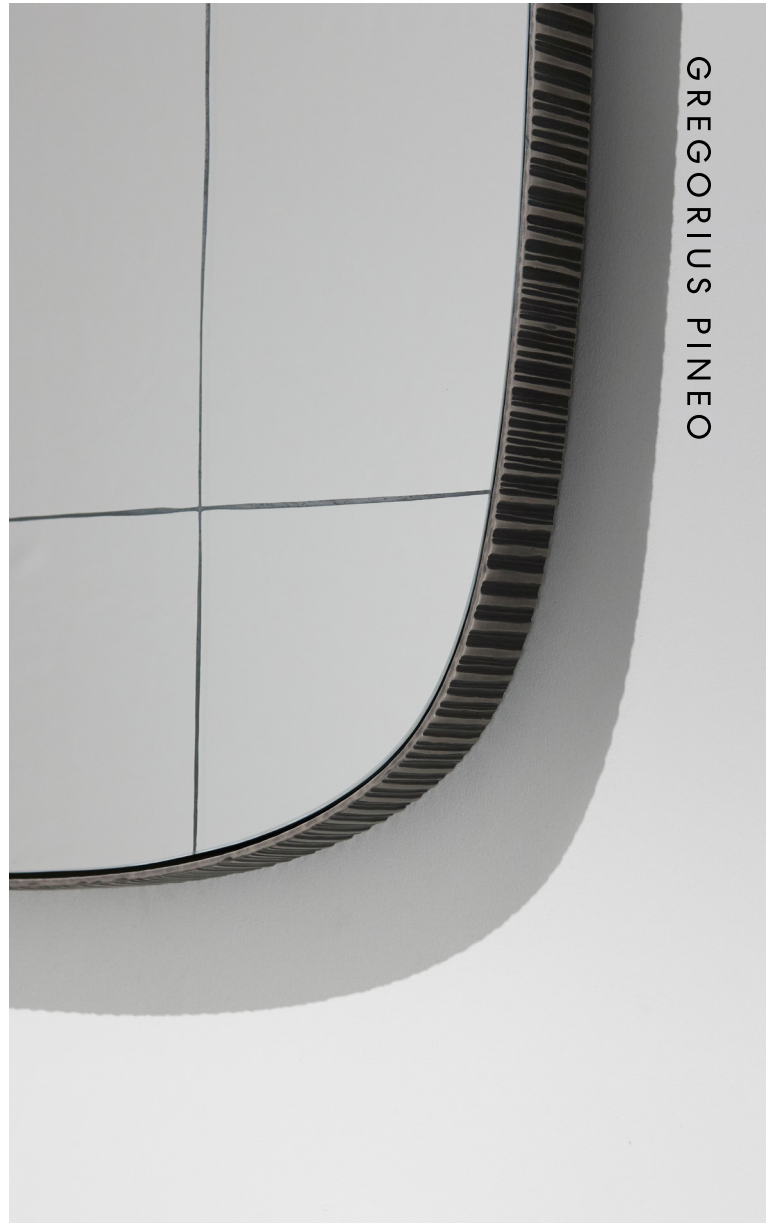

GREGORIUS PINEO

PIEDMONT CURVILINEAR MIRROR

GREGORIUS PINEO

STYLE N° 7061.LG

PIEDMONT CURVILINEAR MIRROR LARGE

45.75 W X 2 D X 68 H

METAL FROM SKY FINISHES CERES, GP TEXTURE

CLEAR COLORLESS MIRROR ANTIQUED GREY GRID DETAIL