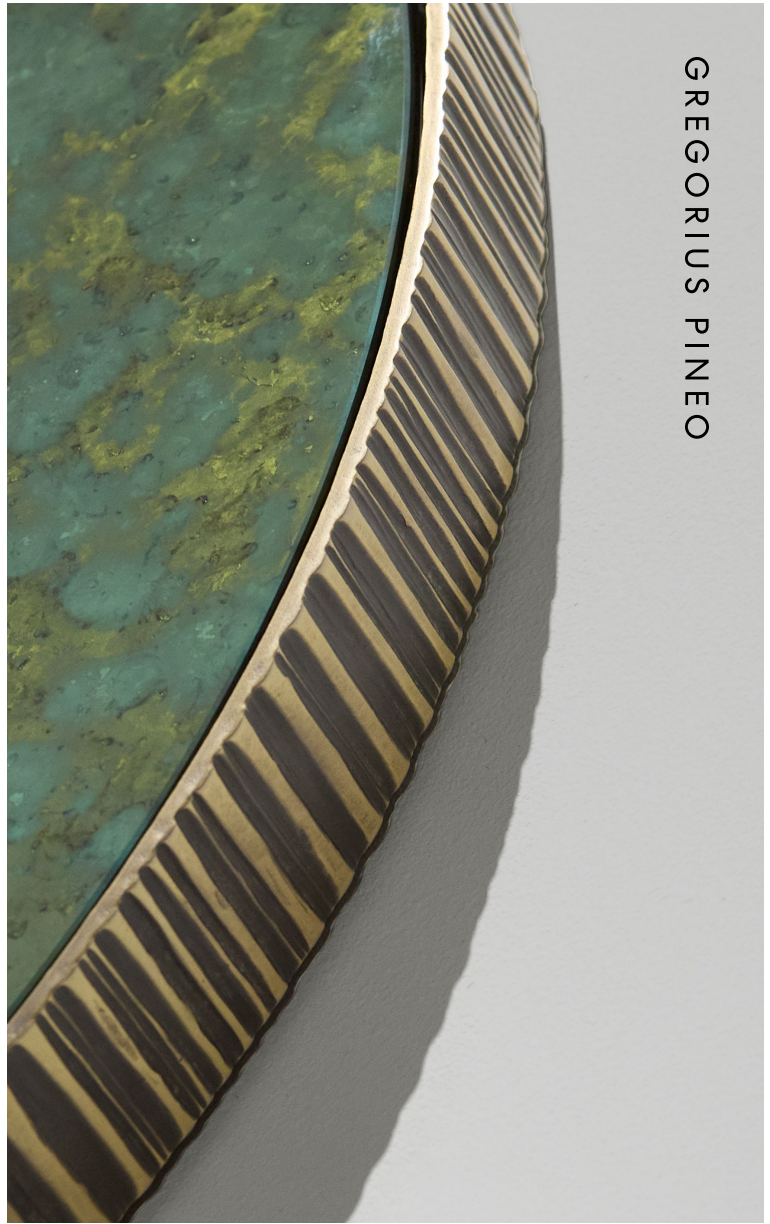

GREGORIUS PINEO

PEDMONT ROUND MIRROR

GREGORIUS PINEO

STYLE N° 7031.24

# PIEDMONT ROUND MIRROR

24 DIAMETER

24 DIAMETER X 2 D

**METAL FROM SKY FINISHES** DELOS, GP TEXTURE

**JEWEL-TONE MIRRORS** PERIDOT WITH GOLD ANTIQUING