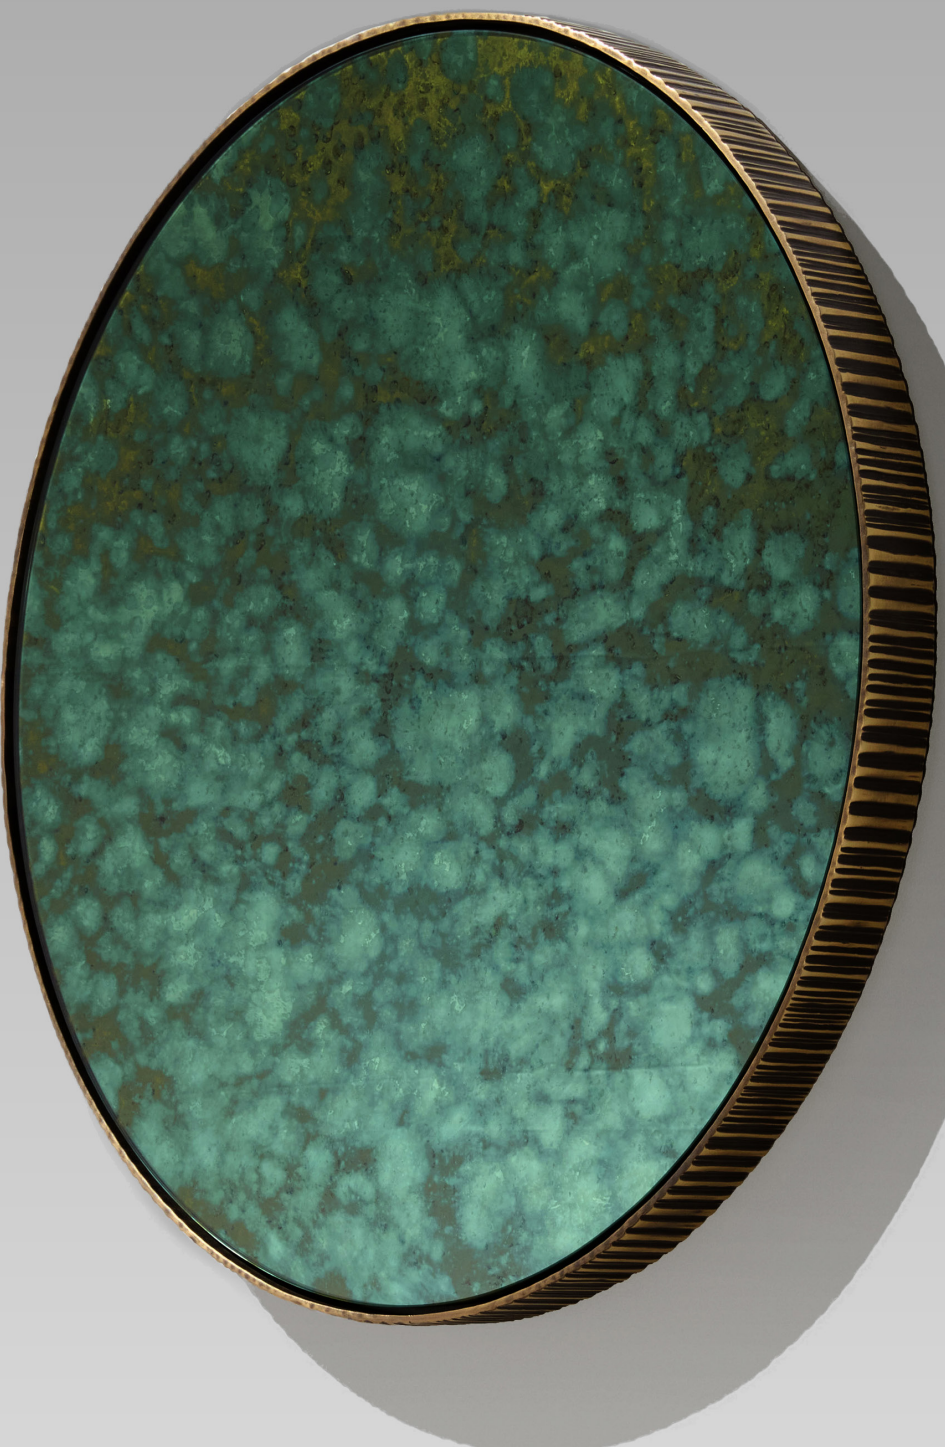

GREGORIUS PINEO

PEDMONT ROUND MIRROR

GREGORIUS PINEO

STYLE N° 7031.24

# PIEDMONT ROUND MIRROR

24 DIAMETER

24 DIAMETER X 2 D

**METAL FROM SKY FINISHES** DELOS, GP TEXTURE

**JEWEL-TONE MIRRORS** PERIDOT WITH GOLD ANTIQUING