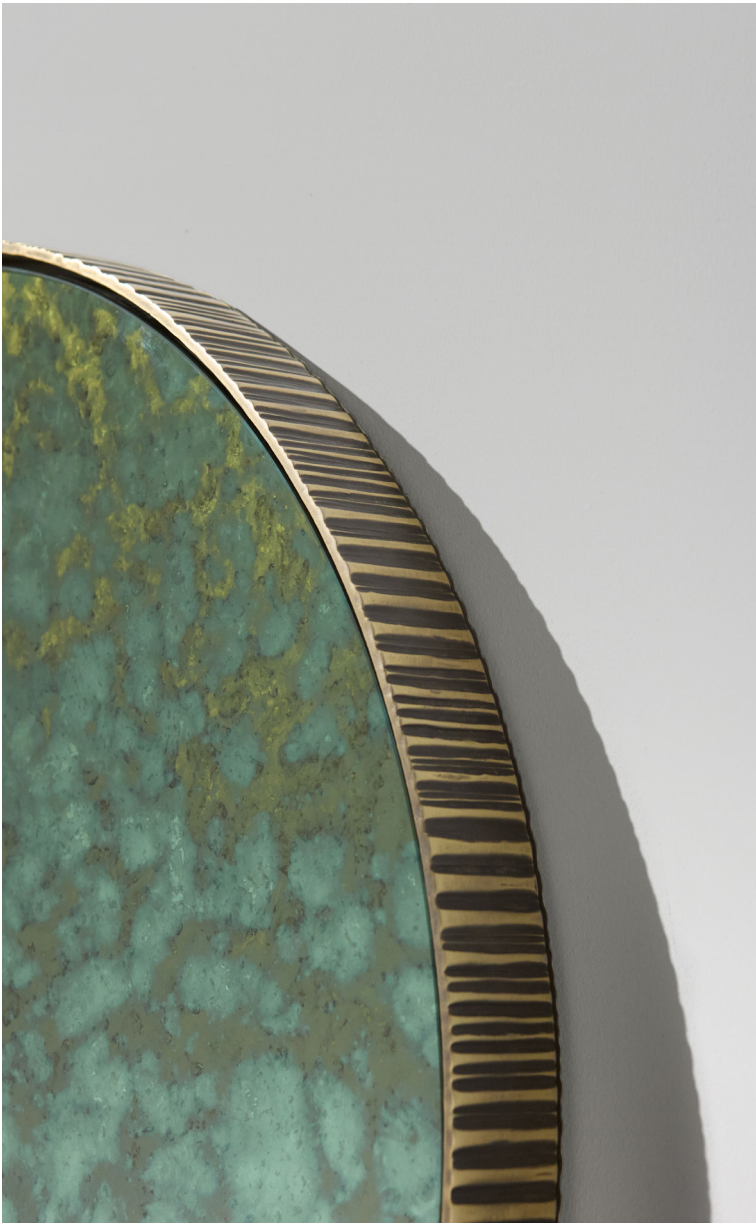

GREGORIUS PINEO

PEDMONT ROUND MIRROR

GREGORIUS PINEO

STYLE N° 7031.24

# PIEDMONT ROUND MIRROR

24 DIAMETER

24 DIAMETER X 2 D

**METAL FROM SKY FINISHES** DELOS, GP TEXTURE

**JEWEL-TONE MIRRORS** PERIDOT WITH GOLD ANTIQUING