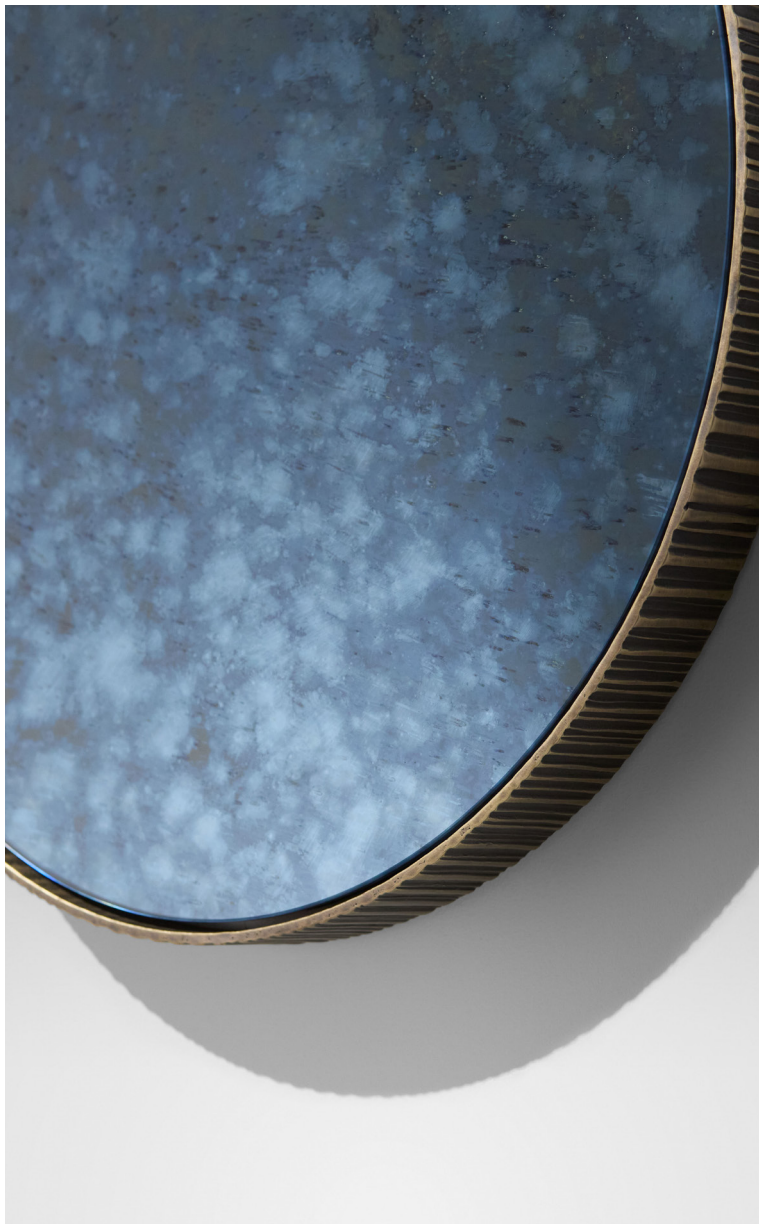

GREGORIUS PINEO

PEDMONT ROUND MIRROR

GREGORIUS PINEO

STYLE N° 7031.18

PIEDMONT ROUND MIRROR

18 DIAMETER

18 DIAMETER X 2 D

METAL FROM SKY FINISHES DELOS, GP TEXTURE

JEWEL-TONE MIRRORS SAPPHIRE WITH GOLD ANTIQUING