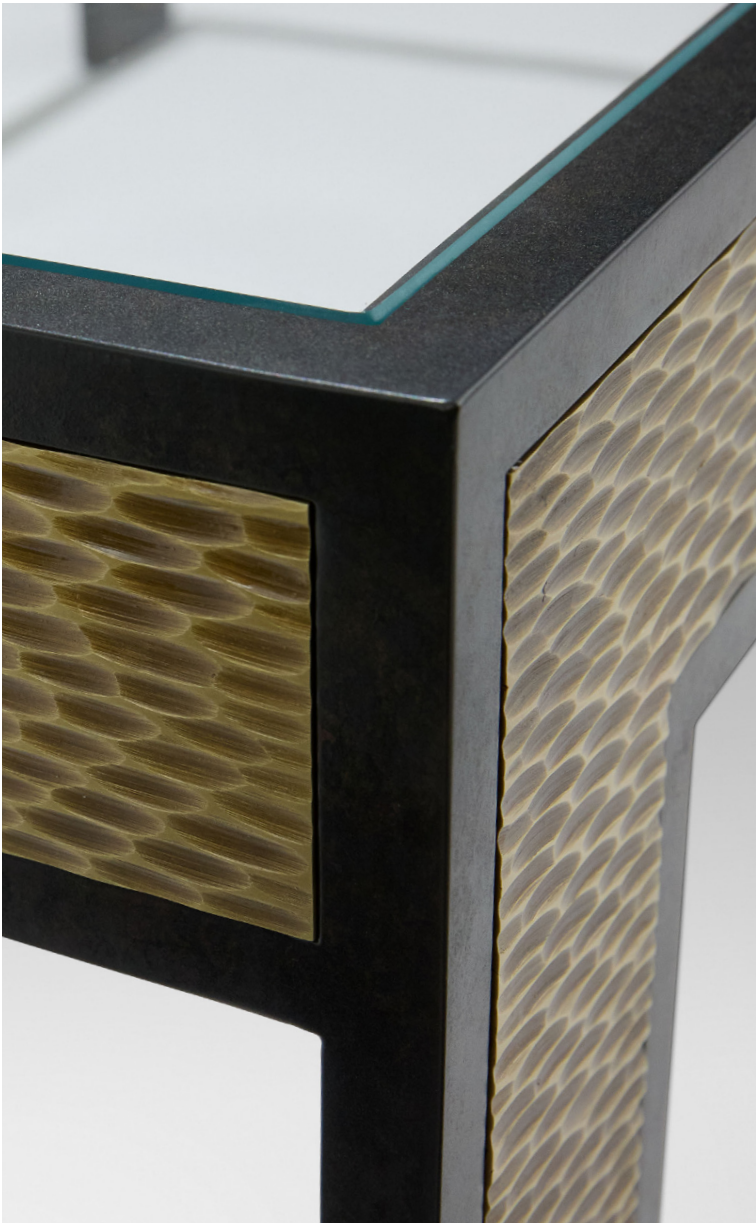

GREGORIUS PINEO

PIERRE COFFEE TABLE

GREGORIUS PINEO

STYLE N° 3782

PIERRE COFFEE TABLE

60 W X 36 D X 20H

TOP CLEAR GLASS

FINISH BLACKENED STEEL

ARCHITECTURAL BRONZE FINISHES LIGHT