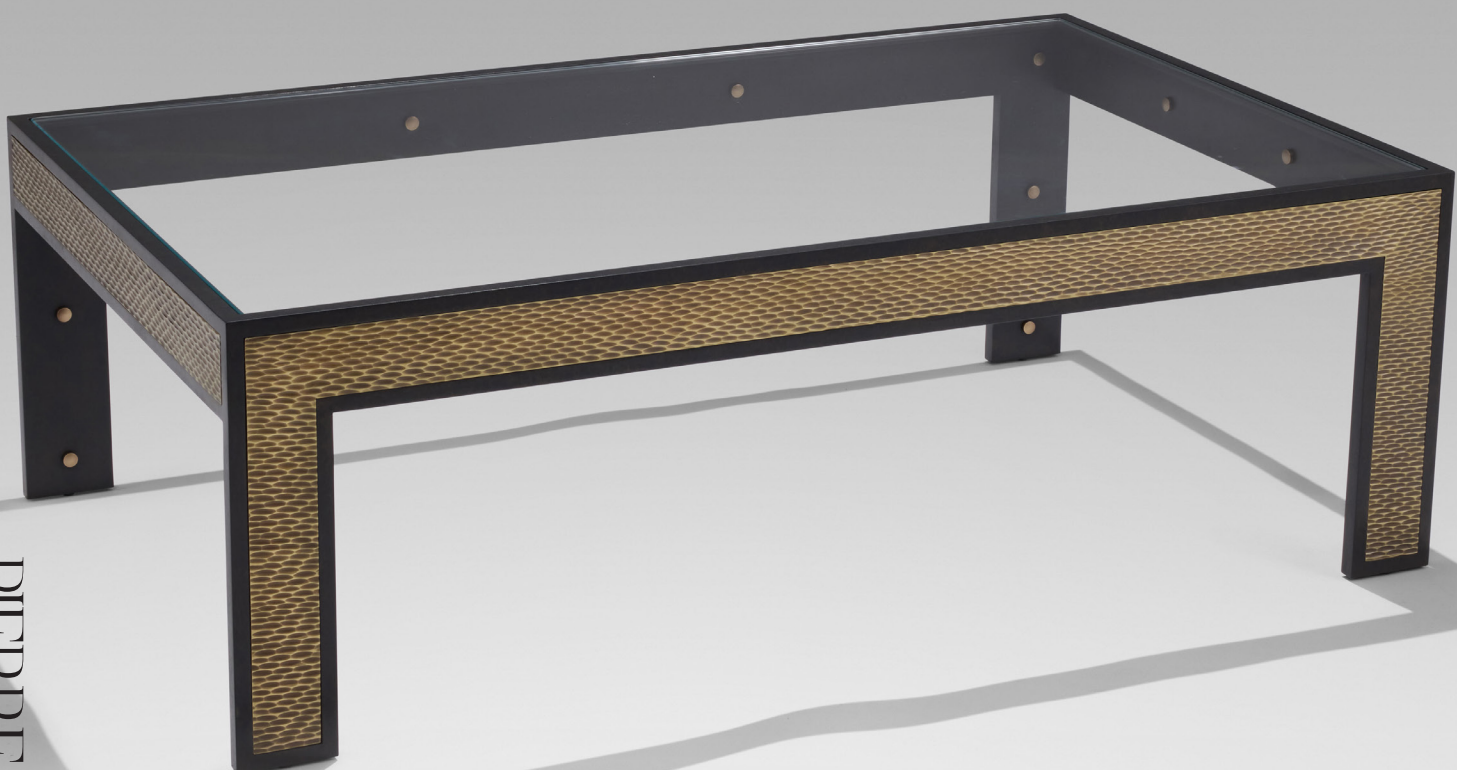

GREGORIUS PINEO

PIERRE COFFEE TABLE

GREGORIUS PINEO

STYLE N° 3782

PIERRE COFFEE TABLE

60 W X 36 D X 20H

TOP CLEAR GLASS

FINISH BLACKENED STEEL

ARCHITECTURAL BRONZE FINISHES LIGHT