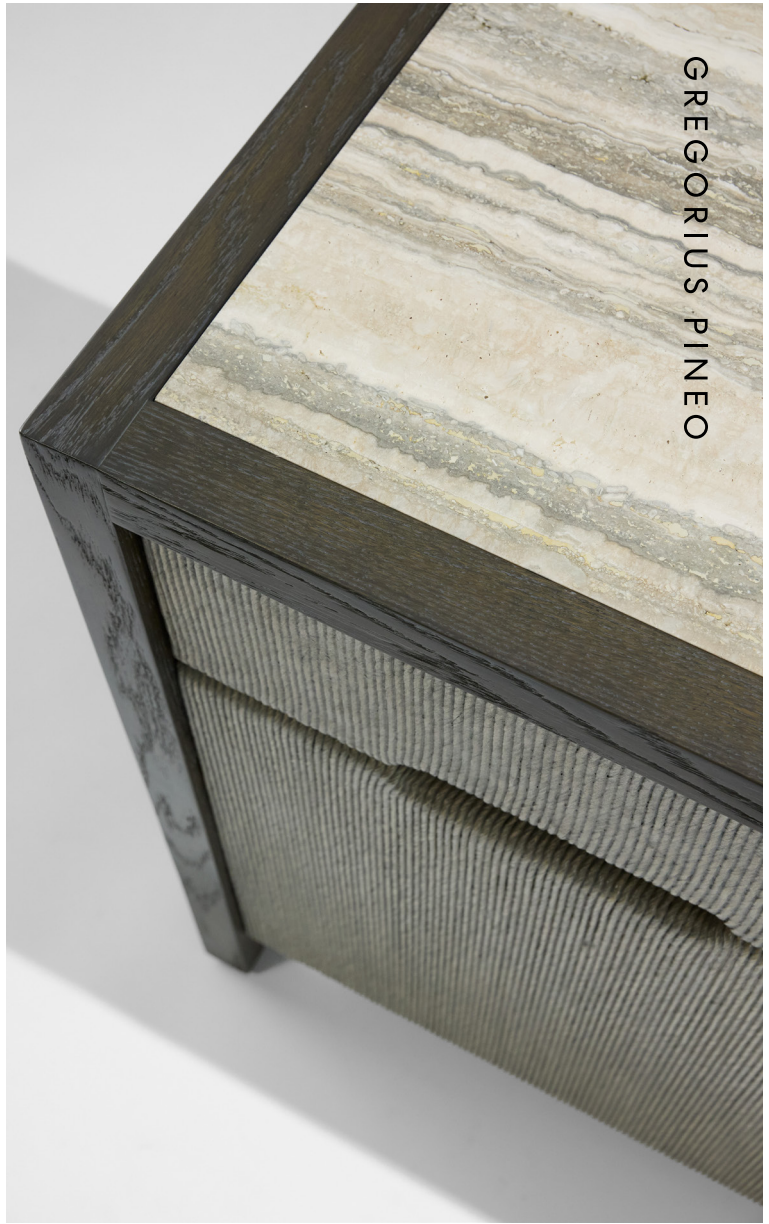

GREGORIUS PINEO

MONTREY CREDENZA

STYLE N° 1536.SM

# MONTEREY CREDENZA SMALL

72 W X 20 D X 34 H

**CABINET** OAK STAINS, DOLOMITE

**RUSH FINISH** KAROO

**STONE TOP** TRAVERTINE (FILLED, HONED)