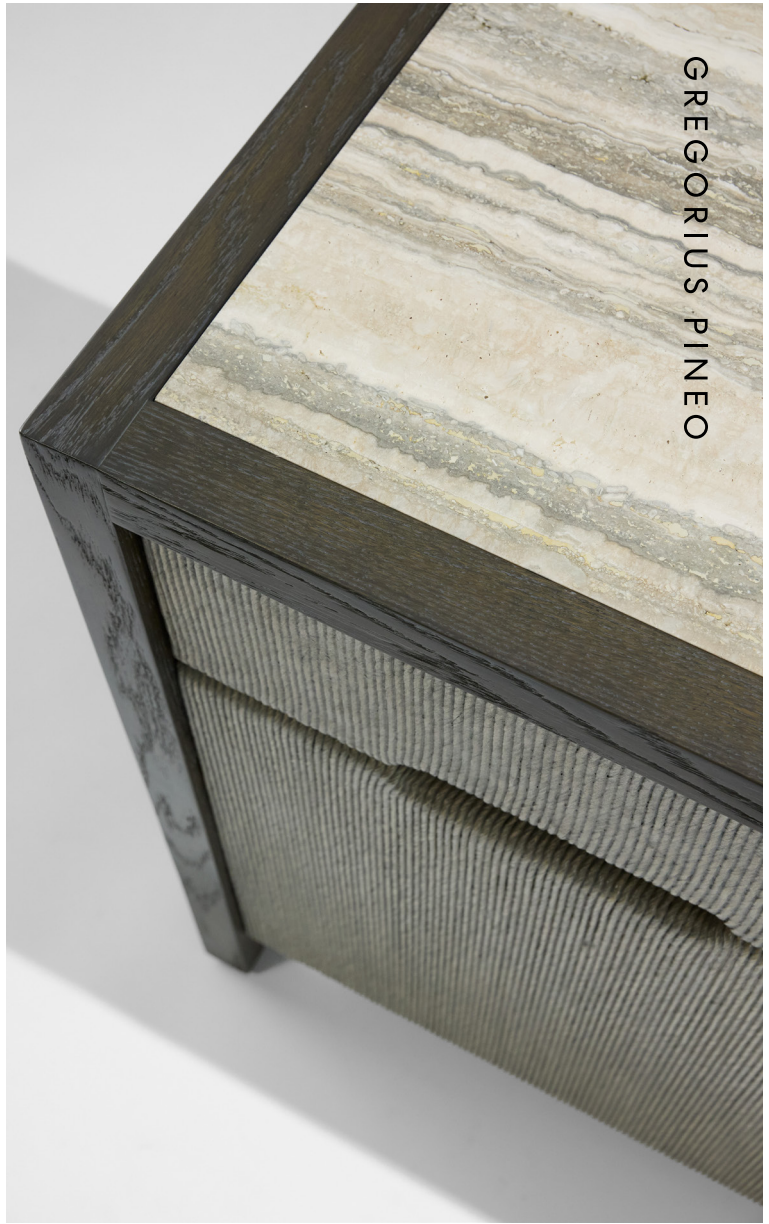

GREGORIUS PINEO

MONTREY CREDENZA

STYLE N° 1536.LG

MONTEREY CREDENZA LARGE

84 W X 20 D X 34 H

CABINET OAK STAINS, DOLOMITE

RUSH FINISH KAROO

STONE TOP TRAVERTINE (FILLED, HONED)