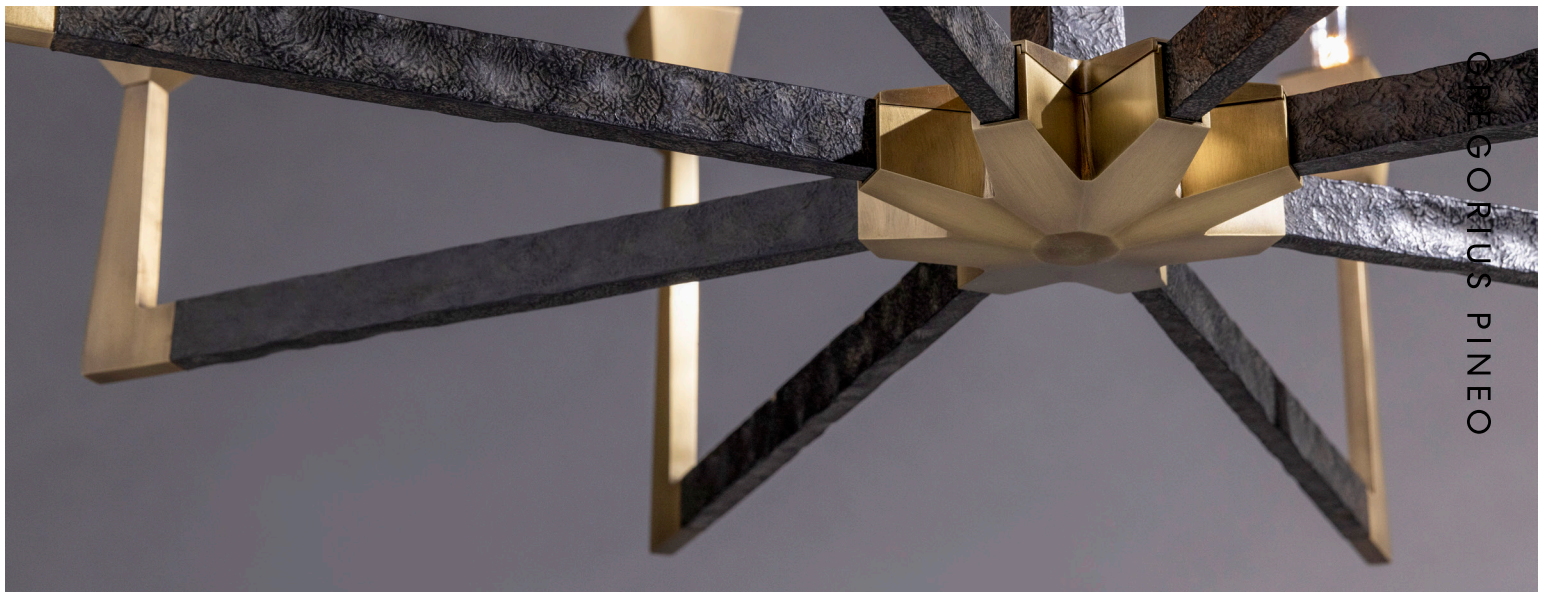

GREGORIUS PINEO

BEL MONDO CHANDELIER

GREGORIUS PINEO

STYLE N° 8416

BELMONDO CHANDELIER

ROUND, EIGHT LIGHT

38 DIAMETER X 28 H

6 DIAMETER - ROUND CANOPY

OVERALL DROP: 68

IRON FINISH: DESERT BLACK

ARCHITECTURAL BRONZE: BRUSHED