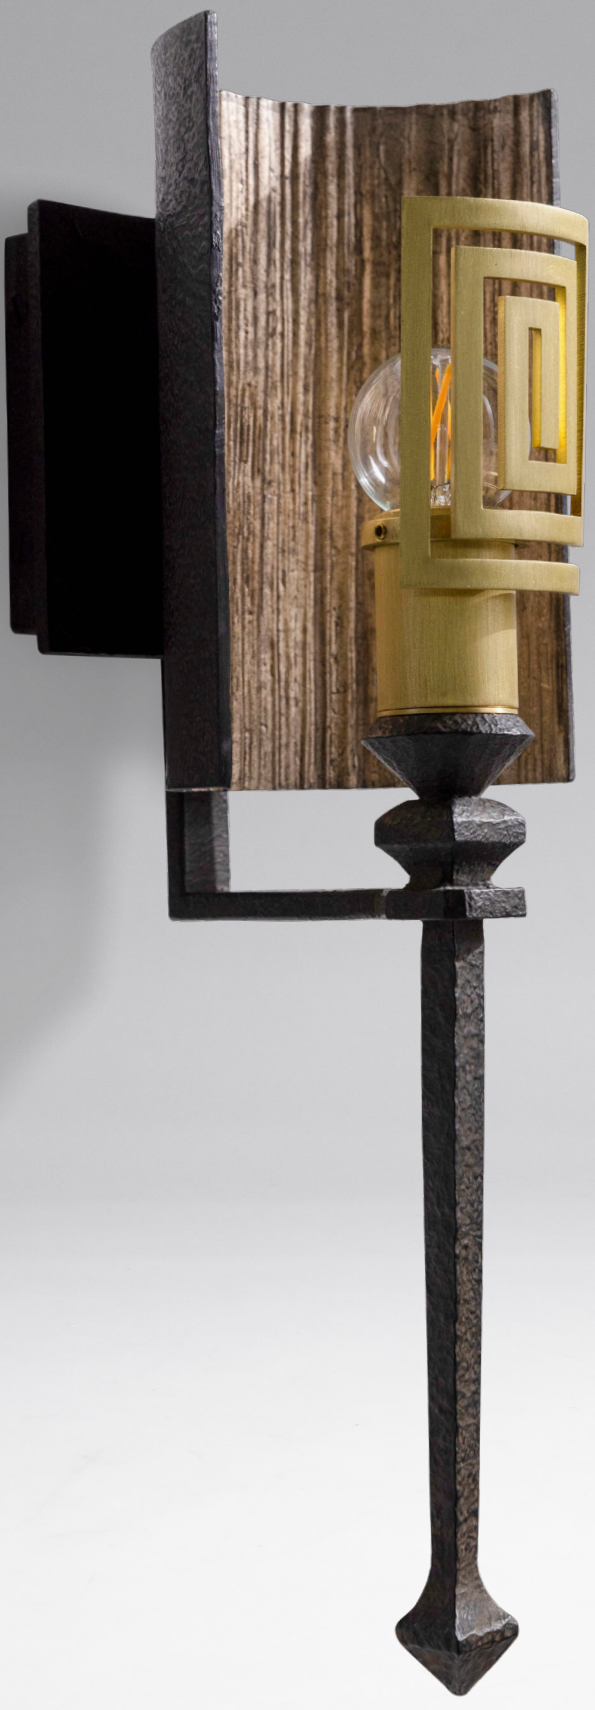

GREGORIUS PINEO

LUGANO SINGLE SCONCE

GREGORIUS PINEO

STYLE N° 8316

# LUGANO SINGLE SCONCE

5.5 W X 5.75 D X 17.5 H

**IRON FINISH:** DESERT BLACK

**ARCHITECTURAL BRONZE:** BRUSHED (RECTANGLE DIFFUSER)

**IRON FINISH:** WORN AGED BORGHESE

GREGORIUS PINEO

LUGANO SINGLE SCONCE

GREGORIUS PINEO

# LUGANO SINGLE SCONCE

5.5 W X 5.75 D X 17.5 H

**IRON FINISH:** DESERT BLACK

**ARCHITECTURAL BRONZE:** BRUSHED (OVAL DIFFUSER)

**IRON FINISH:** WORN AGED BORGHESE