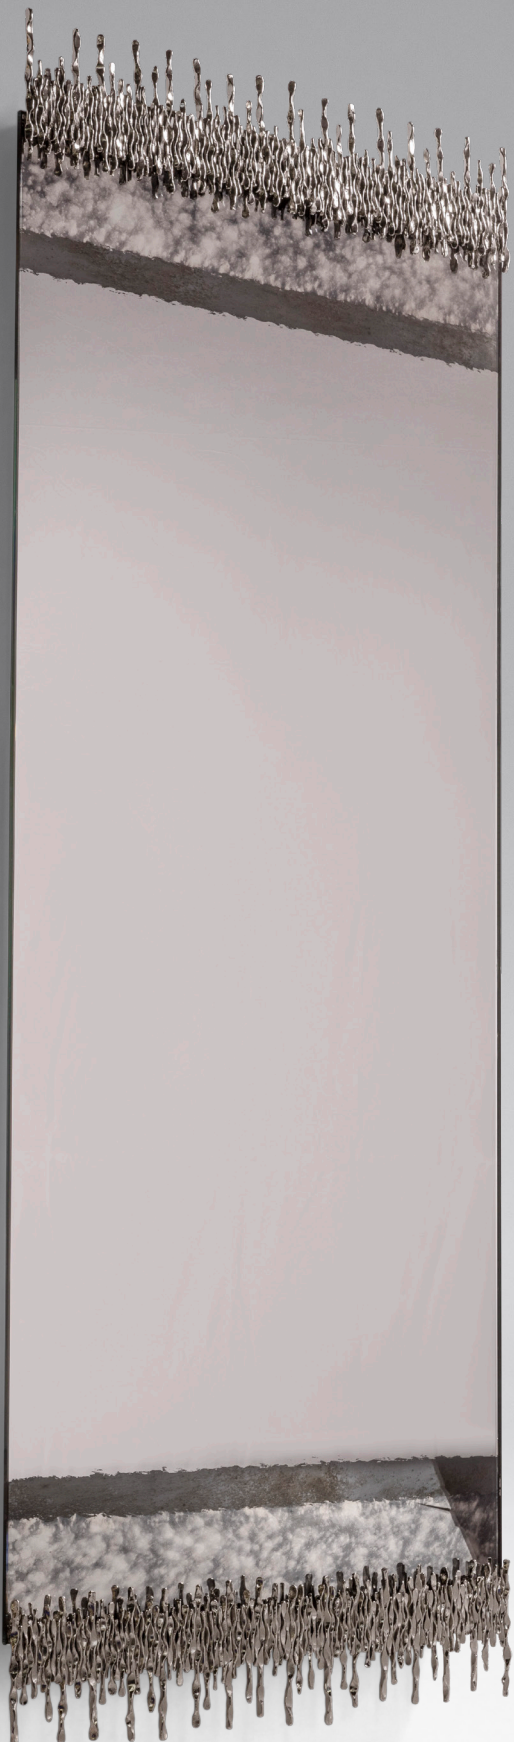

GREGORIUS PINEO

JARDIN MIRROR

STYLE N° 7055

JARDIN MIRROR

RECTANGULAR

32 W X 3 D X 82.5 H

METAL: PLATINUM (FRINGE)

MIRROR: CLEAR / ANTIQUED SILVER (OUTER BANDS)

GREGORIUS PINEO

JARDIN MIRROR

GREGORIUS PINEO

STYLE N° 7055

JARDIN MIRROR

RECTANGULAR

32 W X 3 D X 82.5 H

METAL: BRONZE (FRINGE)

MIRROR: CLEAR / ANTIQUED GOLD (OUTER BANDS)