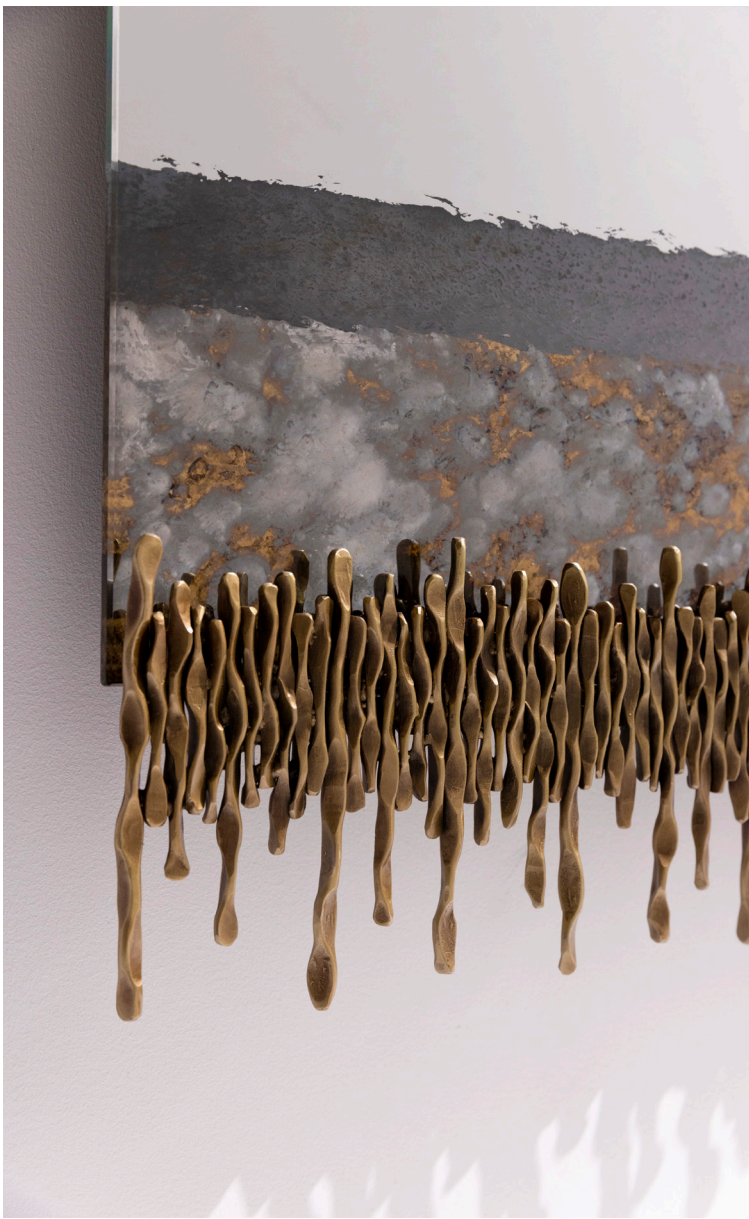

GREGORIUS PINEO

JARDIN MIRROR

STYLE N° 7055

JARDIN MIRROR

RECTANGULAR

32 W X 3 D X 82.5 H

METAL: PLATINUM (FRINGE)

MIRROR: CLEAR / ANTIQUED SILVER (OUTER BANDS)

GREGORIUS PINEO

JARDIN MIRROR

GREGORIUS PINEO

STYLE N° 7055

JARDIN MIRROR

RECTANGULAR

32 W X 3 D X 82.5 H

METAL: BRONZE (FRINGE)

MIRROR: CLEAR / ANTIQUED GOLD (OUTER BANDS)