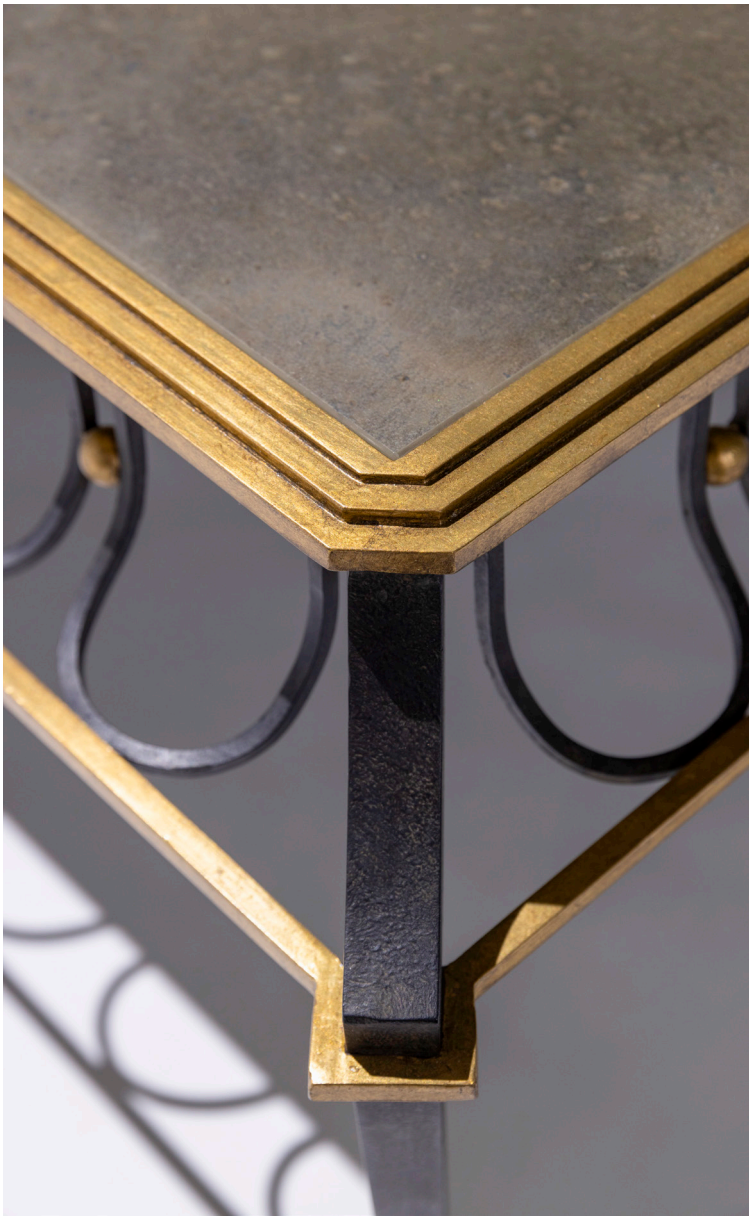

GREGORIUS PINEO

CELLENE COFFEE TABLE

GREGORIUS PINEO

STYLE N° 3764

# CELENE COFFEE TABLE

65.5 W X 39.25 D X 19 H

**MIRROR:** ANTIQUED MIRROR

**IRON FINISH:** DESERT BLACK (BASE)

**IRON FINISH:** WORN AGED GOLD (BASE DETAIL)

GREGORIUS PINEO

CELÈNE COFFEE TABLE

GREGORIUS PINEO

# CELENE COFFEE TABLE

65.5 W X 39.25 D X 19 H

**GLASS:** CLEAR

**IRON FINISH:** DESERT BLACK (BASE)

**IRON FINISH:** WORN AGED GOLD (BASE DETAIL)

GREGORIUS PINEO

CELENE COFFEE TABLE

STYLE N° 3764

# CELENE COFFEE TABLE

65.5 W X 39.25 D X 19 H

**STONE TOP:** ST. LAURENT MARBLE (LEATHERED)

**IRON FINISH:** DESERT BLACK (BASE)

**IRON FINISH:** WORN AGED BORGHESE (BASE DETAIL)