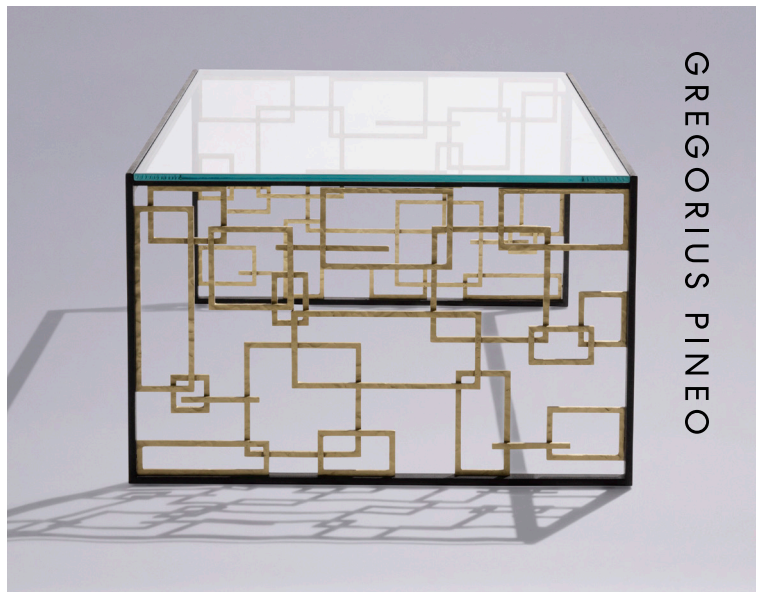

GREGORIUS PINEO

FRANCOIS COFFEE TABLE

GREGORIUS PINEO

STYLE N° 3762

FRANCOIS COFFEE TABLE

60 W X 32 D X 20 H

GLASS: CLEAR (TOP)

IRON FINISH: DESERT BLACK (BASE)

METAL FROM SKY: NAXOS (PANEL DETAIL)