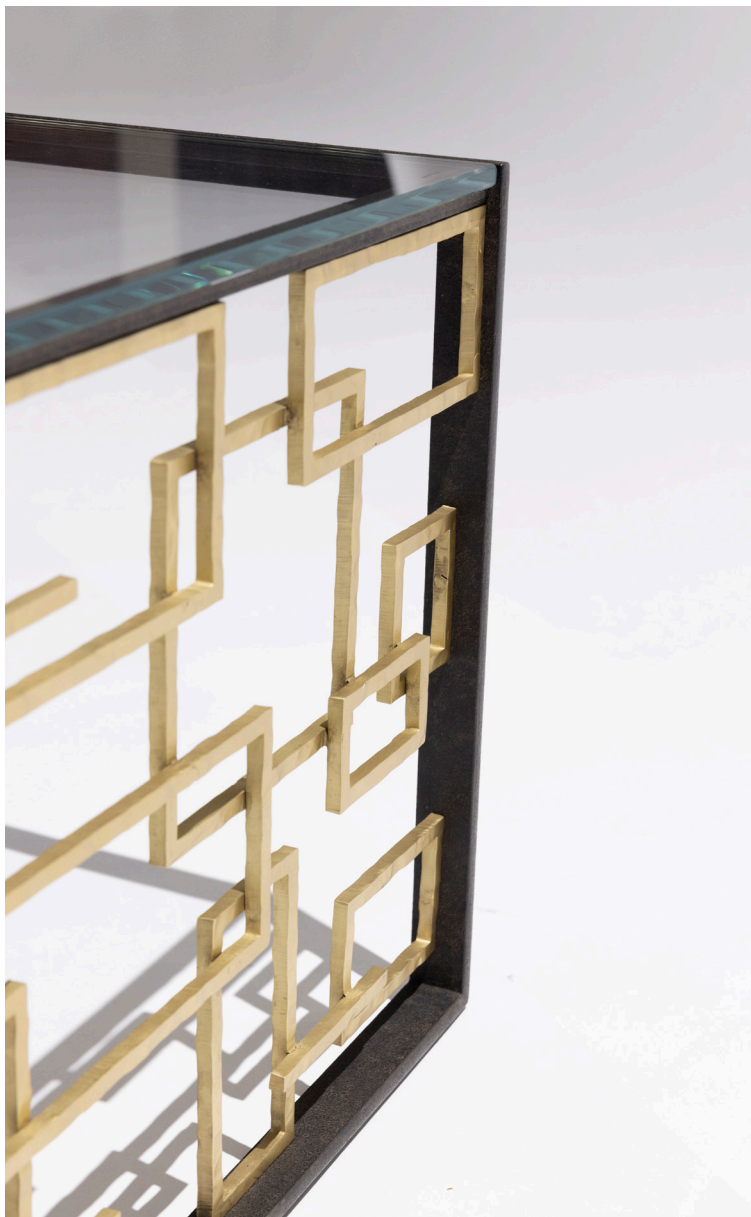

GREGORIUS PINEO

FRANCOIS COFFEE TABLE

GREGORIUS PINEO

STYLE N° 3762

FRANCOIS COFFEE TABLE

60 W X 32 D X 20 H

GLASS: CLEAR (TOP)

IRON FINISH: DESERT BLACK (BASE)

METAL FROM SKY: NAXOS (PANEL DETAIL)