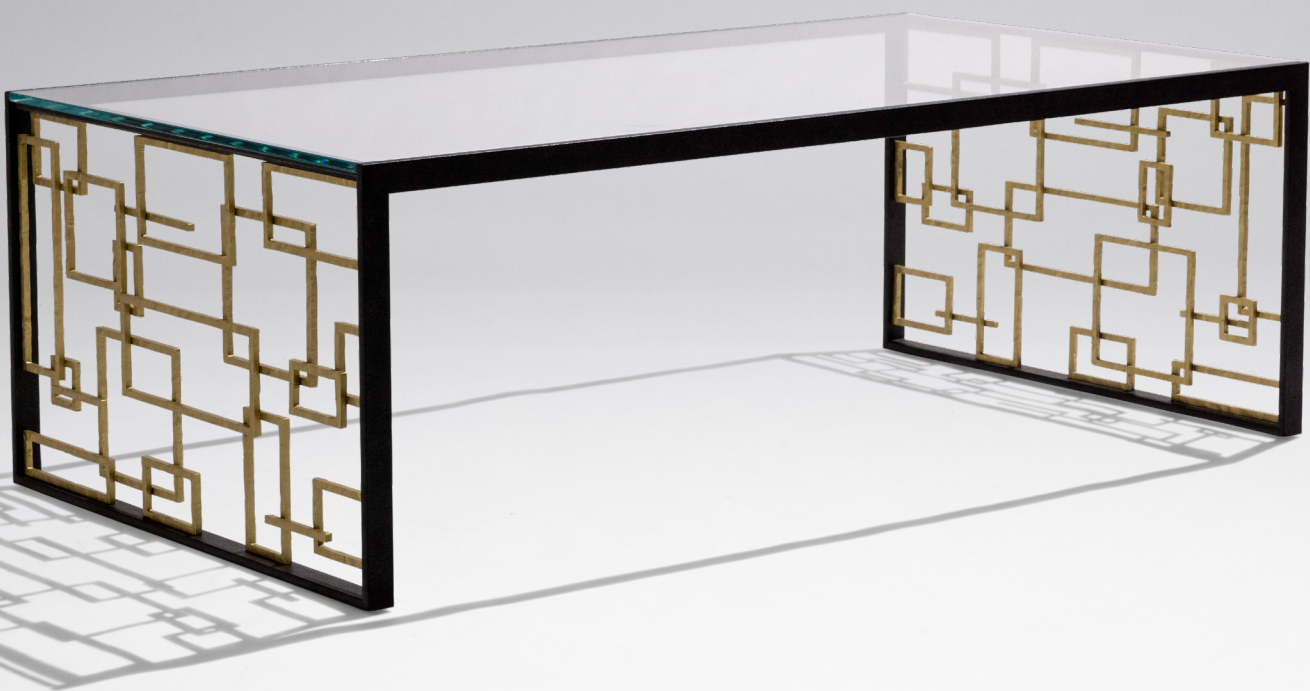

GREGORIUS PINEO

FRANCOIS COFFEE TABLE

GREGORIUS PINEO

STYLE N° 3762

FRANCOIS COFFEE TABLE

60 W X 32 D X 20 H

GLASS: CLEAR (TOP)

IRON FINISH: DESERT BLACK (BASE)

METAL FROM SKY: NAXOS (PANEL DETAIL)