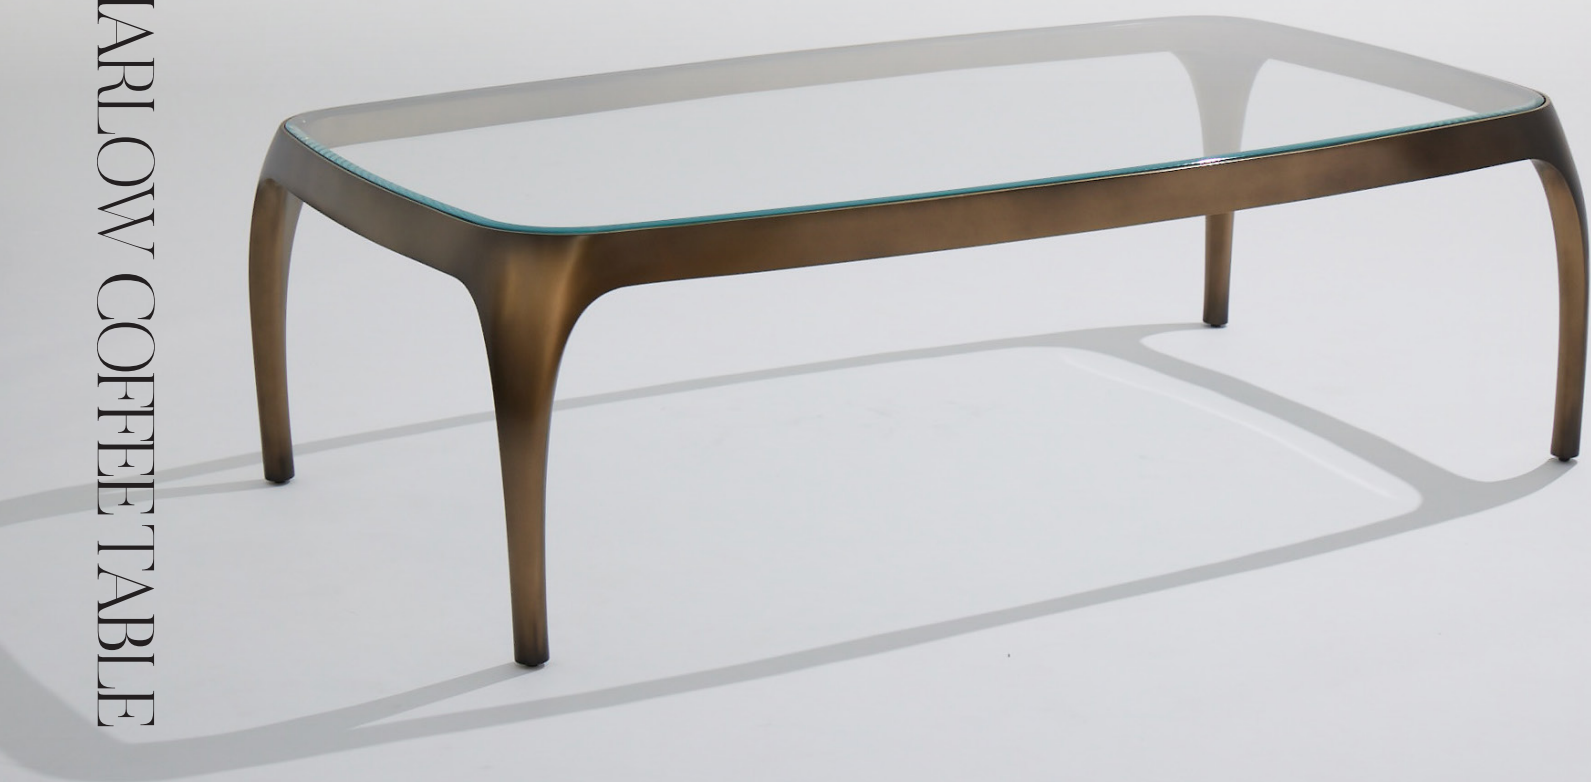

GREGORIUS PINEO

HARLOW COFFEE TABLE

SHOWN: CAST BRONZE LIGHT, BRONZE GLASS TOP

SHOWN: CAST BRONZE DARK, BRONZE GLASS TOP

STYLE N° / 3754

HARLOW COFFEE TABLE

60 W X 34 D X 18 H

CAST BRONZE: DARK (TOP IMAGE), LIGHT (BOTTOM IMAGE)

GLASS: BRONZE (TOP IMAGE), CLEAR (BOTTOM IMAGE)